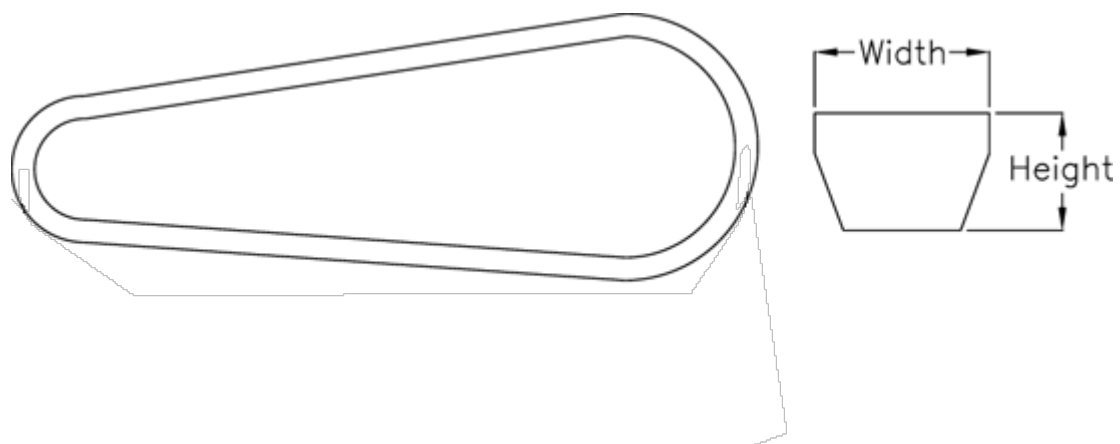

# Data Sheet

Article number: 601962562120  
Description: Gates V-belt SPA 2120 Ld 2120  
DELTA NARROW

## Measures

---

|              |        |
|--------------|--------|
| Datum length | = 2120 |
| Height       | = 10   |
| Width        | = 13   |